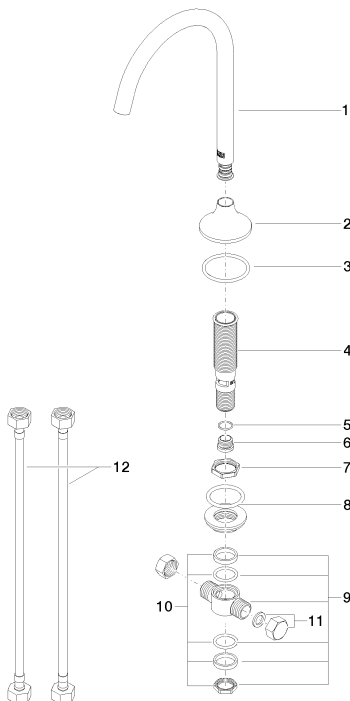

## Sink - VAIA

Lavatory spout, deck-mounted without drain - polished chrome

Article number: 13 716 809-00 0010

- 6-5/8" Projection
- Swiveling spout 360°
- Round aerated stream
- Total height 11"
- Height to aerator/spout outlet 7-1/2"
- Flange diameter 2-3/8"
- 1-3/8" hole diameter
- 1/2" connection
- Water flow rate limited to max. 1.2 gpm
- lead-free

## Dimensional drawing

mm [inches]

All dimensions in mm / inch = mm x 0,0394

## Sink - VAIA

Lavatory spout, deck-mounted without drain - polished chrome

Article number: 13 716 809-00 0010

### Spare parts list

Number	Item Number	Designation	Number of units
1	90 28 22 309 01-00	spout	1
2	09 27 80 011-00	rosette	1
3	09 14 10 084 90	seal	1
4	90 30 01 033 00 90	base	1
5	09 14 10 017 90	seal	1
6	09 24 04 021 10 90	nipple	1
7	09 23 10 127 90	nut	1
8	04 23 10 004 04 90	fixing set	1
9	04 17 11 020 10 90	distributor	1
10	90 23 10 012 00 90	gasket kit	1
11	04 21 02 006 00 92	cap	2
12	04 30 04 096 00 90	hose	2