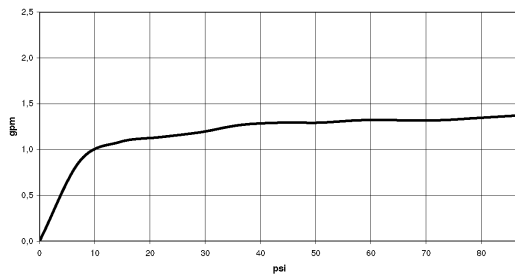

## Dimensional drawing

mm [inches]

All dimensions in mm / inch = mm x 0,0394

## Flow rate chart