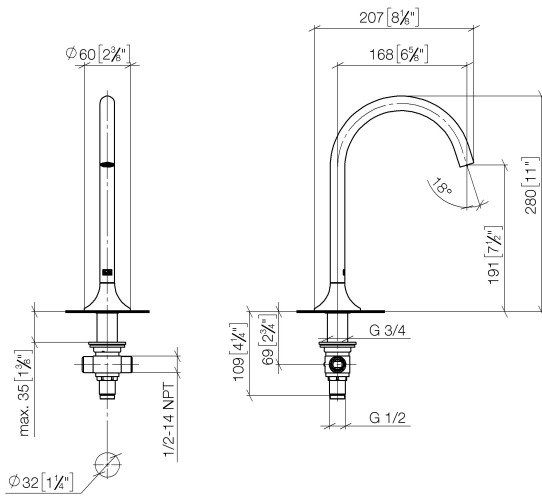

## Sink - VAIA

Lavatory spout, deck-mounted without drain - polished chrome

Article number: 13 716 809-00 0010

- 6-5/8" Projection
- Swiveling spout 360°
- Round aerated stream
- Total height 11"
- Height to aerator/spout outlet 7-1/2"
- Flange diameter 2-3/8"
- 1-3/8" hole diameter
- 1/2" connection
- Water flow rate limited to max. 1.2 gpm
- lead-free

## Sink - VAIA

Lavatory spout, deck-mounted without drain - polished chrome

Article number: 13 716 809-00 0010

## Dimensional drawing

mm [inches]

All dimensions in mm / inch = mm x 0,0394

### Spare parts list

Number	Item Number	Designation	Number of units
1	90 28 22 309 01-00	spout	1
2	09 27 80 011-00	rosette	1
3	09 14 10 084 90	seal	1
4	90 30 01 033 00 90	base	1
5	09 14 10 017 90	seal	1
6	09 24 04 021 10 90	nipple	1
7	09 23 10 127 90	nut	1
8	04 23 10 004 04 90	fixing set	1
9	04 17 11 020 10 90	distributor	1
10	90 23 10 012 00 90	gasket kit	1
11	04 21 02 006 00 92	cap	2
12	04 30 04 096 00 90	hose	2